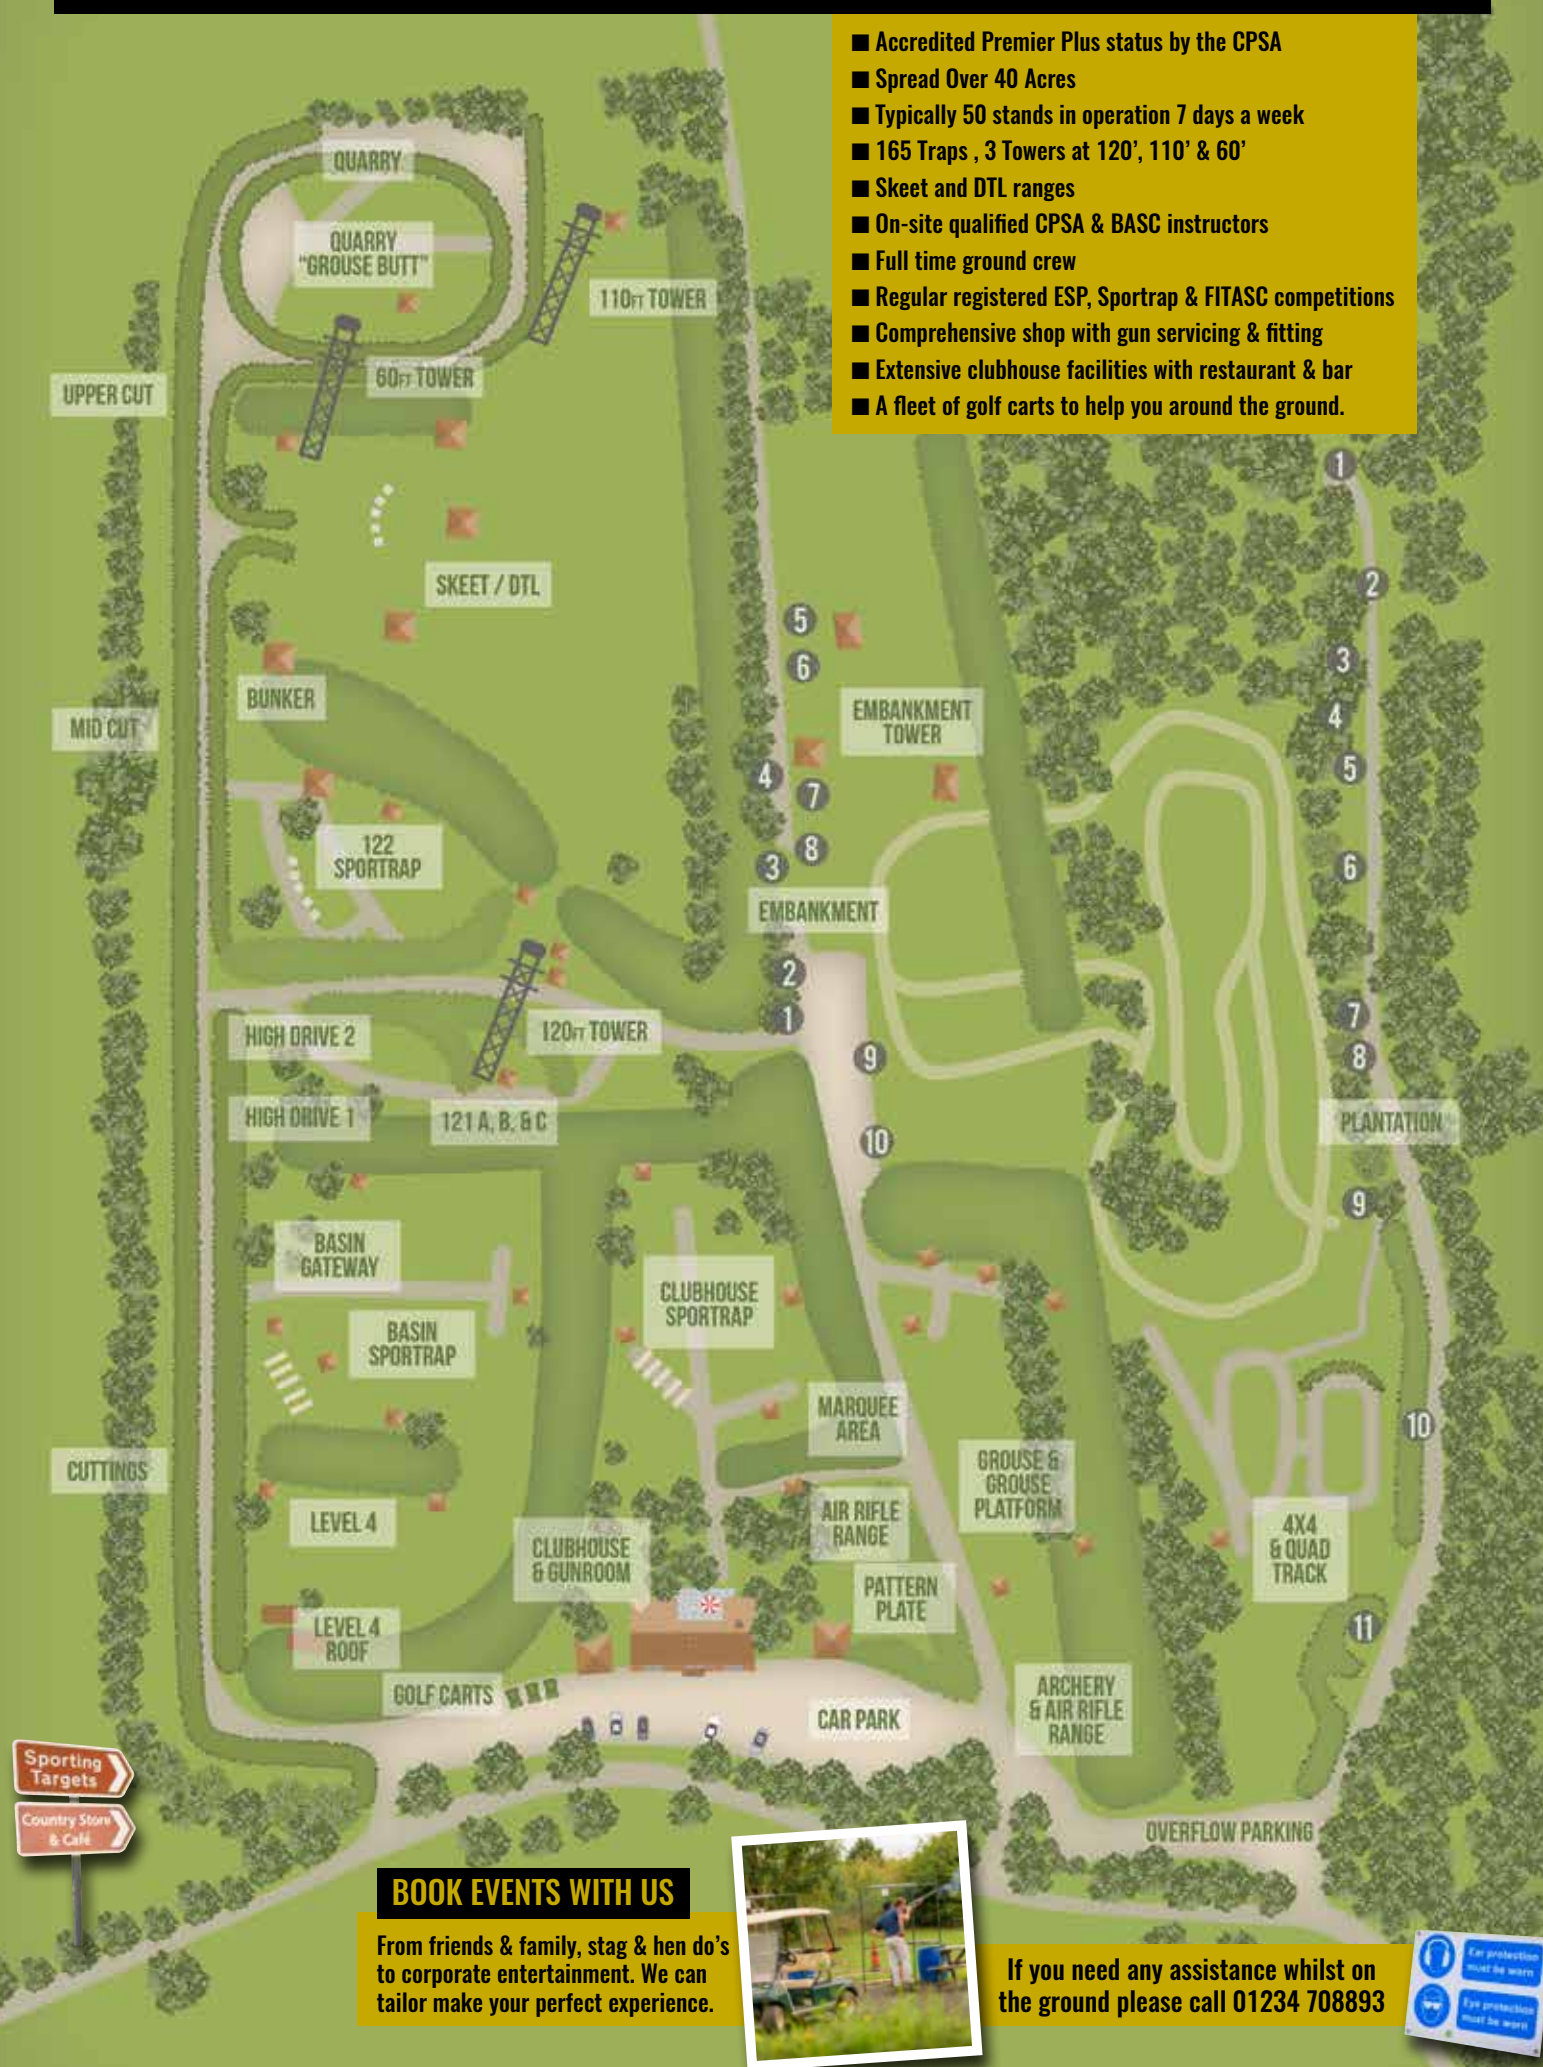

Welcome to Sporting Targets - The UK's Finest Clay Shooting & Corporate Entertainment Complex

- Accredited Premier Plus status by the CPSA
- Spread Over 40 Acres
- Typically 50 stands in operation 7 days a week
- 165 Traps, 3 Towers at 120', 110' & 60'
- Skeet and DTL ranges
- On-site qualified CPSA & BASC instructors
- Full time ground crew
- Regular registered ESP, Sportrap & FITASC competitions
- Comprehensive shop with gun servicing & fitting
- Extensive clubhouse facilities with restaurant & bar
- A fleet of golf carts to help you around the ground.

BOOK EVENTS WITH US

From friends & family, stag & hen do's to corporate entertainment. We can tailor make your perfect experience.